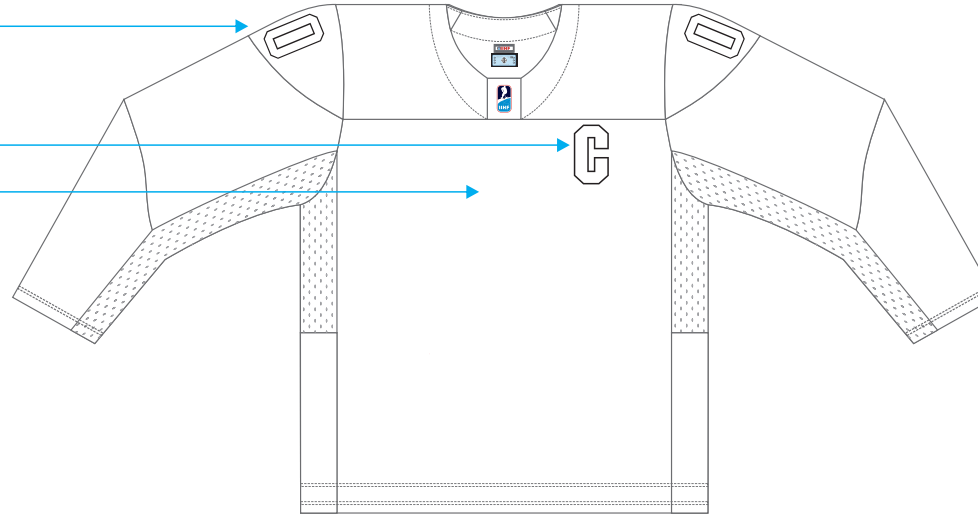

- OPTIONS:
- DOUBLE SHOULDER
  - DOUBLE ELBOW
  - EMBROIDERED FRONT LOGO
  - FIGHTING STRAP

Player Numbers

C & A

National Crest

Player Namebar

Player Number

IIHF Logo