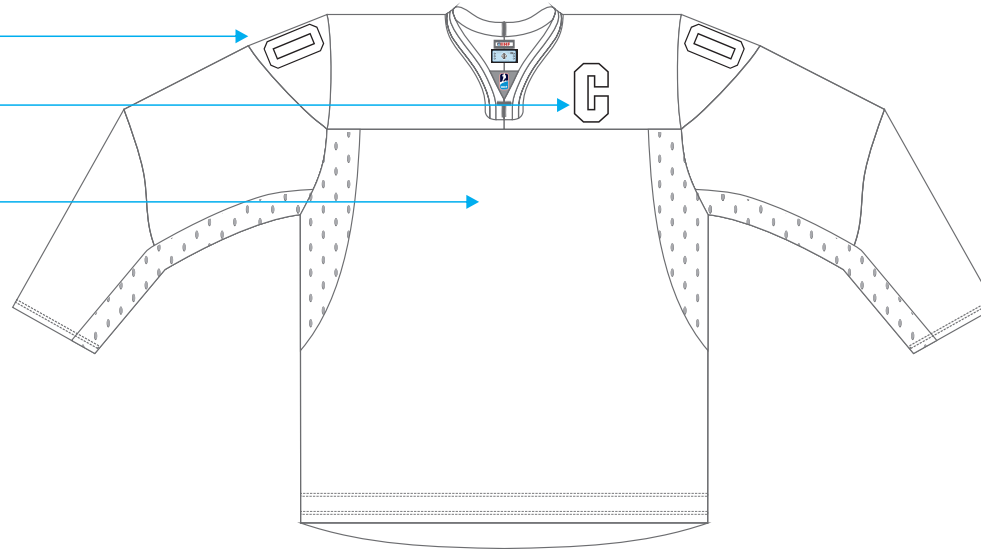

IIHF ICE HOCKEY GRAPHICS PLACEMENT ON JERSEYS

PATTERN SWIFT/IIHF

CATEGORY **PRO XX** **HJ SWIFT**

- HEAVY PRO AIRKNIT FABRIC, 230G/M2
- MESH FABRIC 180 G/M2
- MOISTURE REPELLENT MICROSYSTEM
- SUBLIMATED DESIGN
- NUMBERS H= 25cm, H= 10cm
- NAMES H= 7,5cm

1. OPTIONS:
2. DOUBLE SHOULDER
   - DOUBLE ELBOW
   - EMBROIDERED FRONT LOGO
   - FIGHTING STRAP

Player Numbers

C & A

National Crest

Player Namebar

Player Number

IIHF Logo