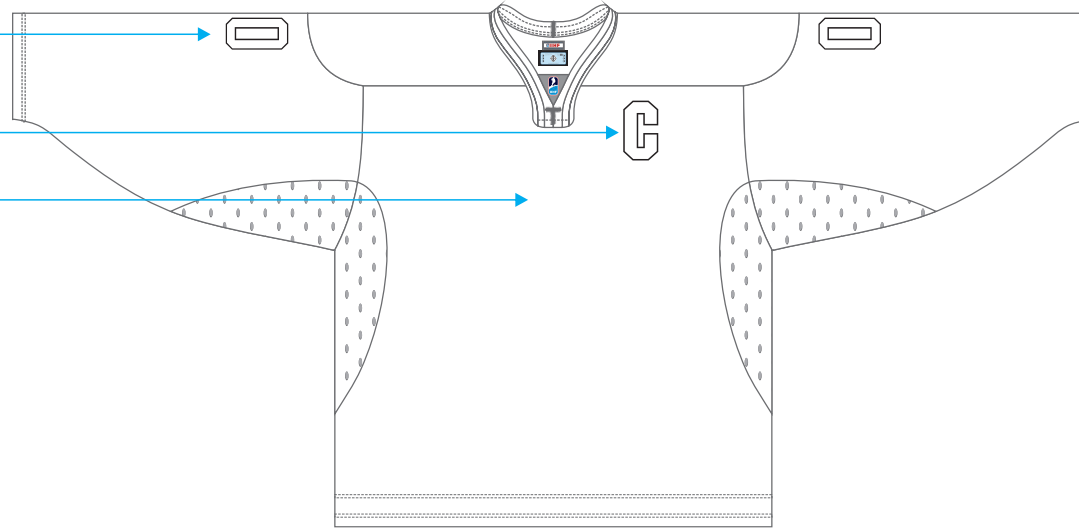

IIHF ICE HOCKEY GRAPHICS PLACEMENT ON JERSEYS

PATTERN HJ VENT-RS/IIHF

PRO X **HJ Vent-RS**

- HEAVY PRO AIRKNIT FABRIC, 230G/M2
- MESH FABRIC 180 G/M2
- MOISTURE REPELLENT MICROSYSTEM
- SUBLIMATED DESIGN
- NUMBERS H= 30cm, H= 10cm
- NAMES H= 7,5cm

1. OPTIONS:
2. DOUBLE SHOULDER
   - DOUBLE ELBOW
   - EMBROIDERED FRONT LOGO
   - FIGHTING STRAP

Player Numbers

C & A

National Crest

Player Namebar

Player Number

IIHF Logo