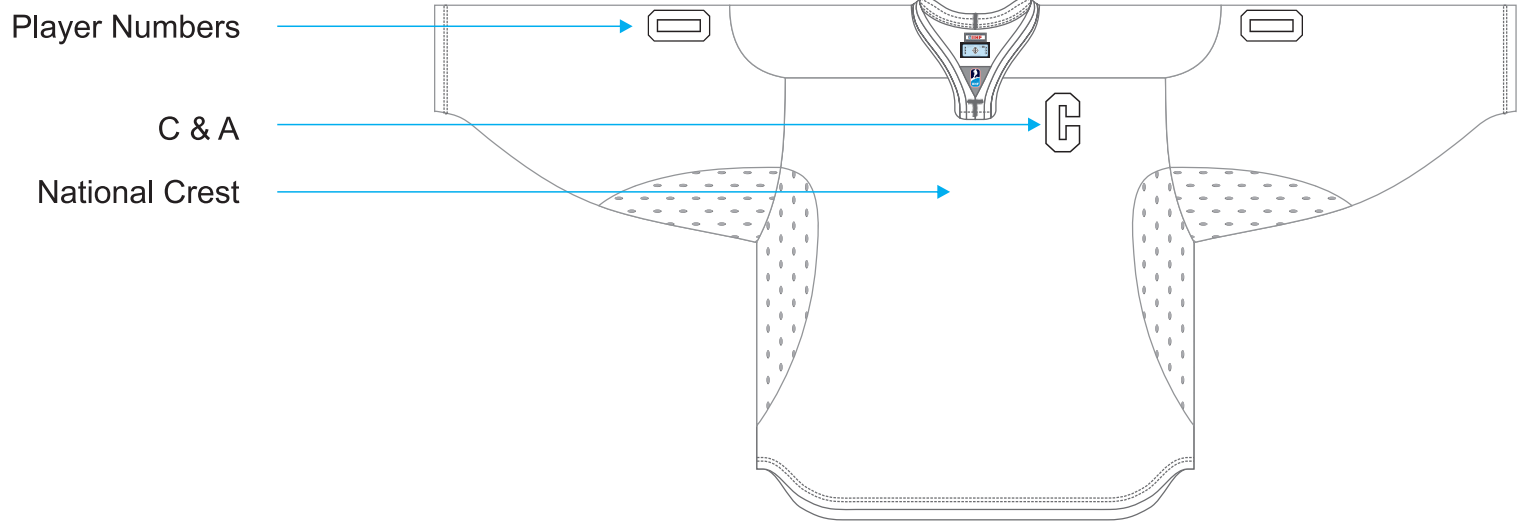

IIHF

IIHF ICE HOCKEY GRAPHICS PLACEMENT ON JERSEYS PATTERN HJ VentCUR-RS/IIHF

PRO X **HJ VentCur-RS**

1. HEAVY PRO AIRKNIT FABRIC, 230G/M2
   - MESH FABRIC 180 G/M2
   - MOISTURE REPELLENT MICROSYSTEM
   - SUBLIMATED DESIGN
   - NUMBERS H= 30cm, H= 10cm
   - NAMES H= 7,5cm
2. OPTIONS:
3. DOUBLE SHOULDER
   - DOUBLE ELBOW
   - EMBROIDERED FRONT LOGO
   - FIGHTING STRAP