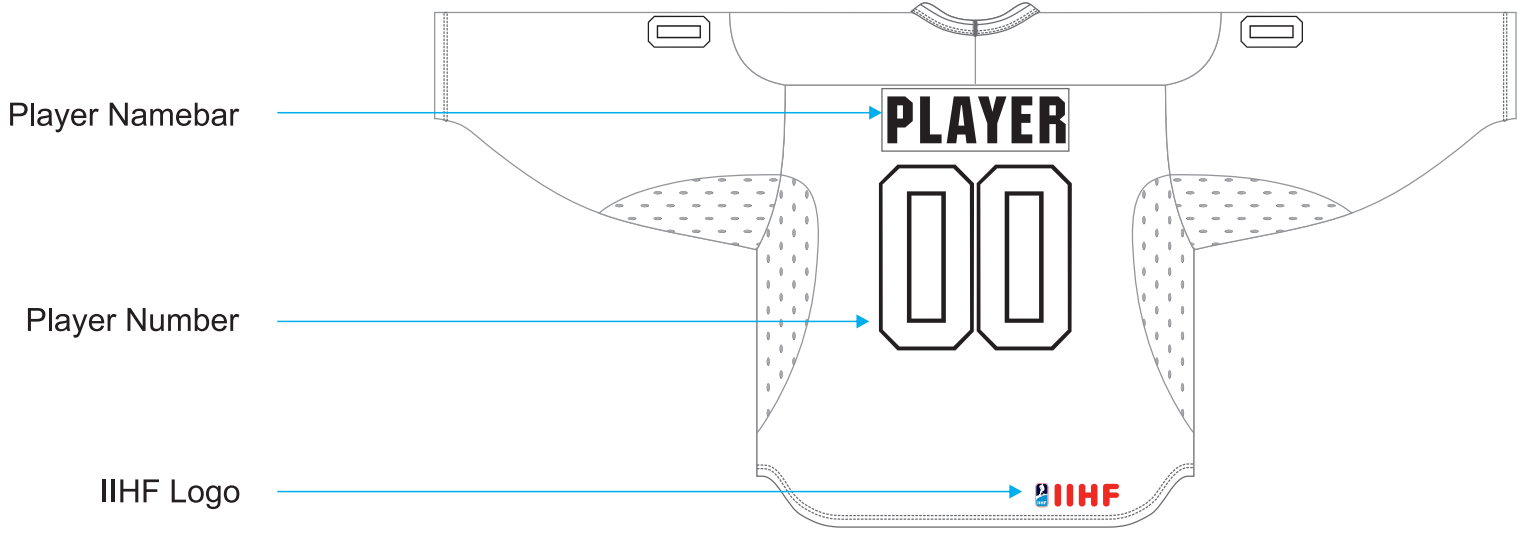

IIHF

IIHF ICE HOCKEY GRAPHICS PLACEMENT ON JERSEYS PATTERN HJ VentCUR-RS/IIHF

PRO X **HJ VentCur-RS**

1. HEAVY PRO AIRKNIT FABRIC, 230G/M2
   - MESH FABRIC 180 G/M2
   - MOISTURE REPELLENT MICROSYSTEM
   - SUBLIMATED DESIGN
   - NUMBERS H= 30cm, H= 10cm
   - NAMES H= 7,5cm
2. OPTIONS:
3. DOUBLE SHOULDER
   - DOUBLE ELBOW
   - EMBROIDERED FRONT LOGO
   - FIGHTING STRAP